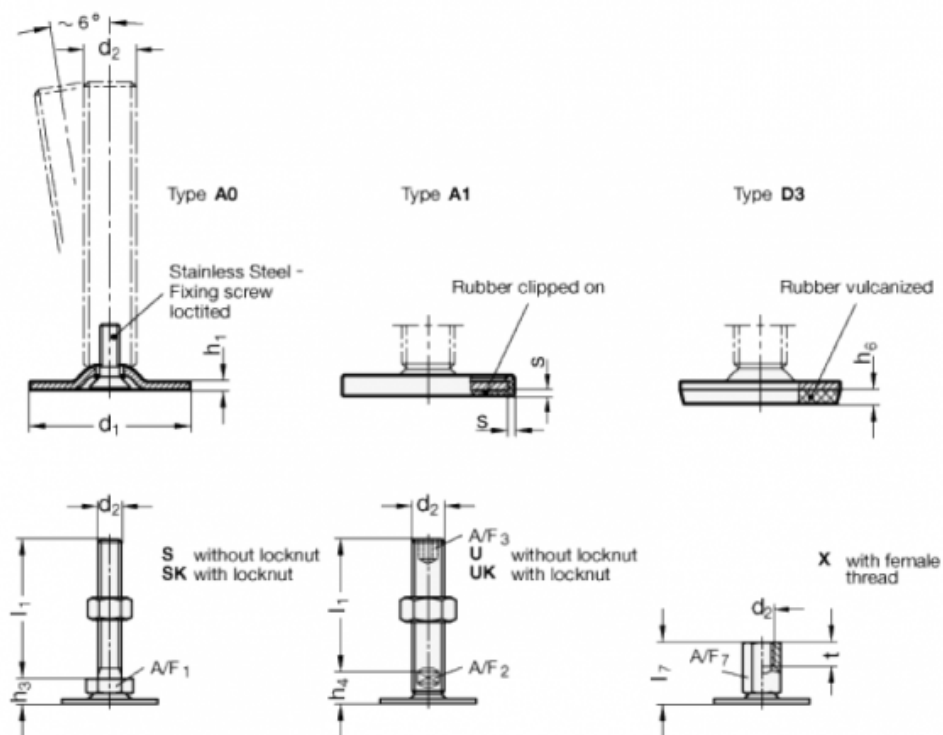

Data Sheet

Article number: 204040M10100A0S

Description: E+G levelling foot
GN 40-40-M10-100-A0-S

Note: S Without nut, External hexagon at the bottom

Measures

A/F1	=	17
d1	=	40
d2	=	M10
h1	=	2
h3	=	11
h6	=	
l1	=	100
s	=	